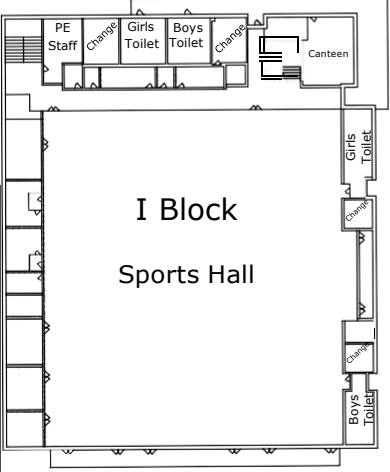

St Ives Public Boundary

Gate 8

GATE 1

GATE 7

Kiss & Ride Zone

St Ives High School Ground Floor

Top Quad

Main Quad

GATE 2

C Block

D Block

GATE 3

GATE 6

Staff Carpark

GATE 4

Kiss & Ride Zone